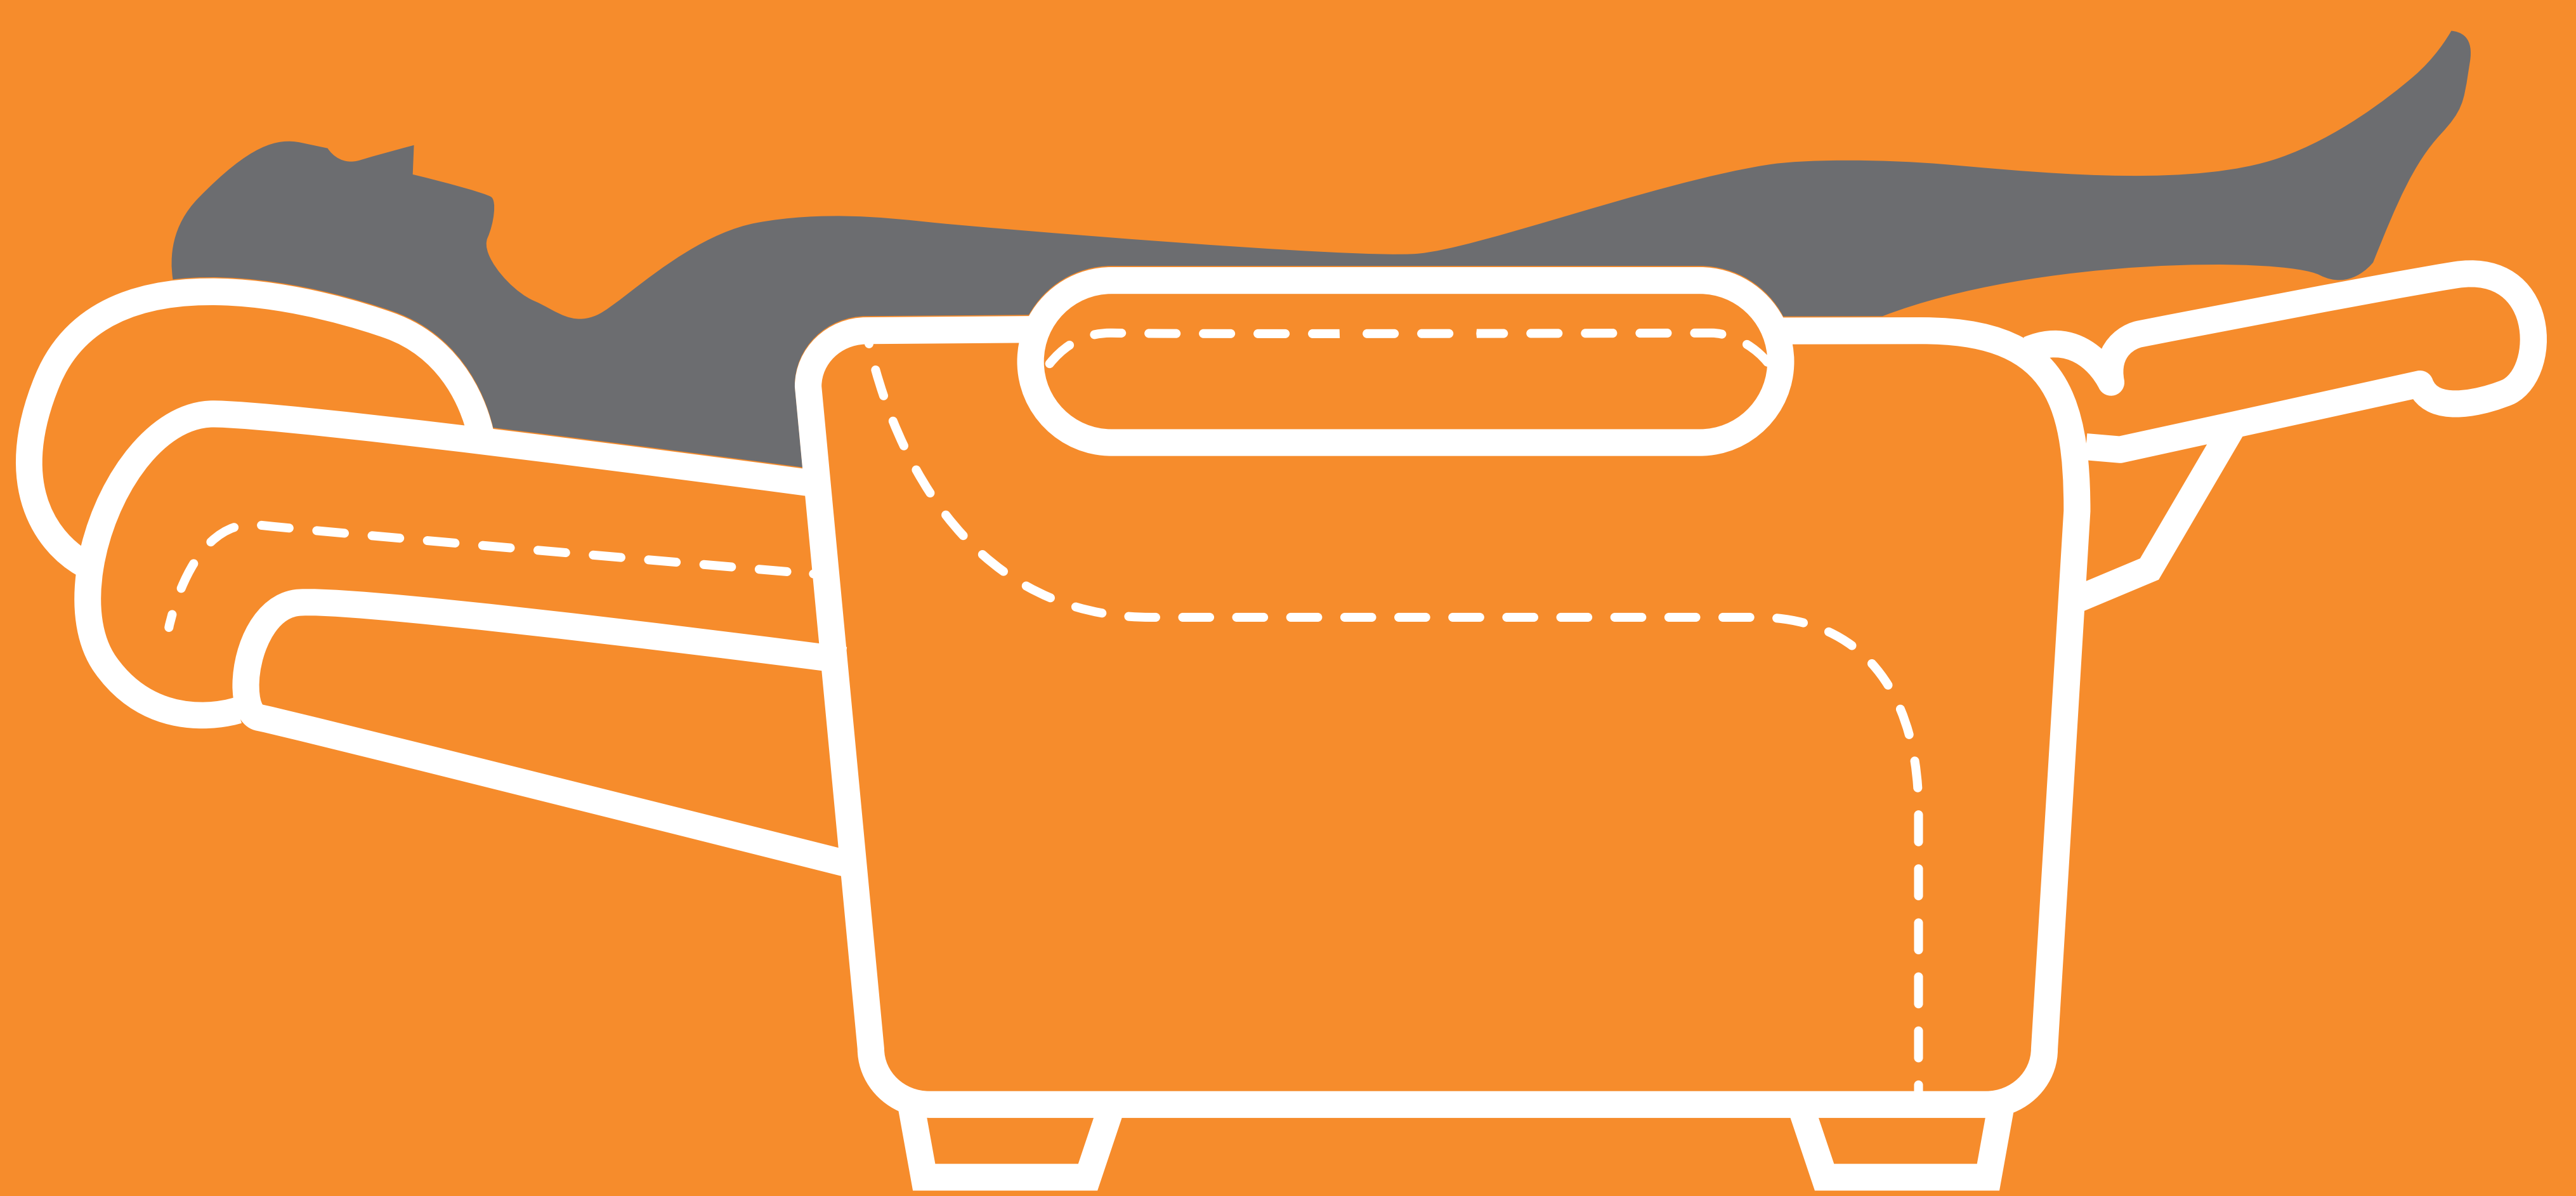

# ZERO GRAVITY

**Increased**

Ottoman Height  
and Extension

---

**Heart Healthy**

Improves Blood Flow  
towards heart from legs